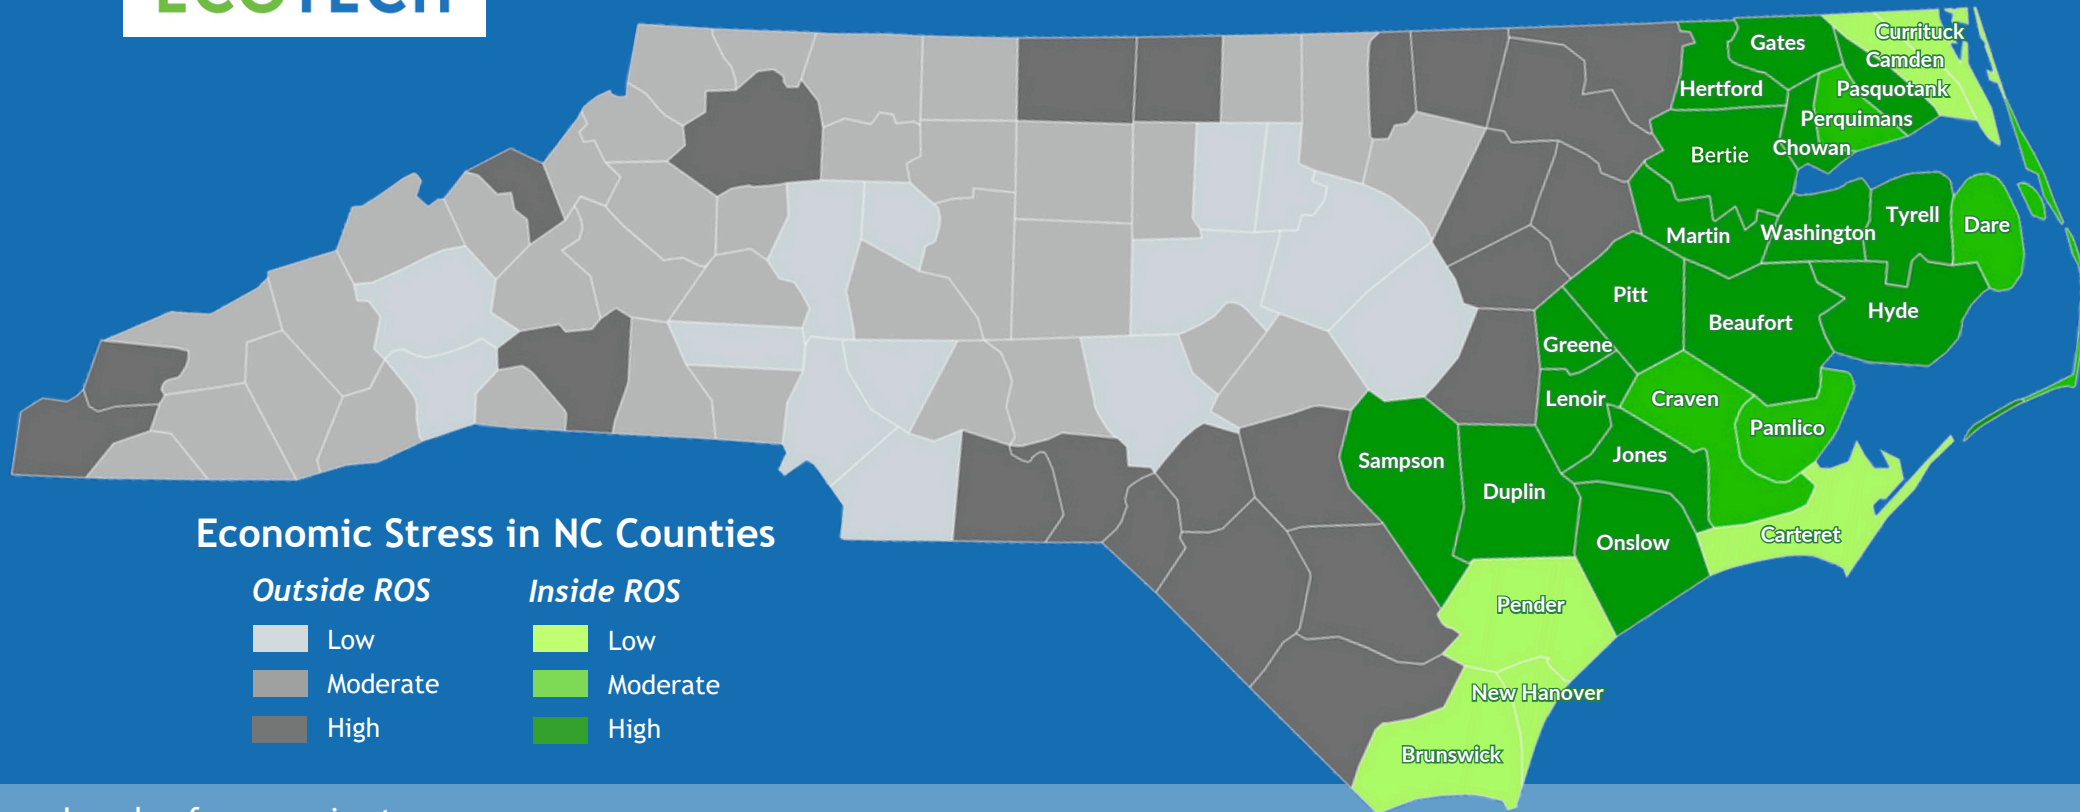

Region of Service

Levels of economic stress were calculated using four factors:

- Average unemployment rate
- Median household income
- Percentage growth in population
- Adjusted property tax base per capita

For more information, click [here](#).

The NC EcoTech Region of Service (ROS) includes 27 rural counties in eastern North Carolina, home to 1.4 million people. NC EcoTech is focused on coastal resilience and sustainable aquaculture innovations that will benefit both underserved and climate-vulnerable communities in the region of service. Counties were selected based on innovation assets, shovel-ready projects, Coastal Area Management Act (CAMA) status, and workforce commuting relevance.